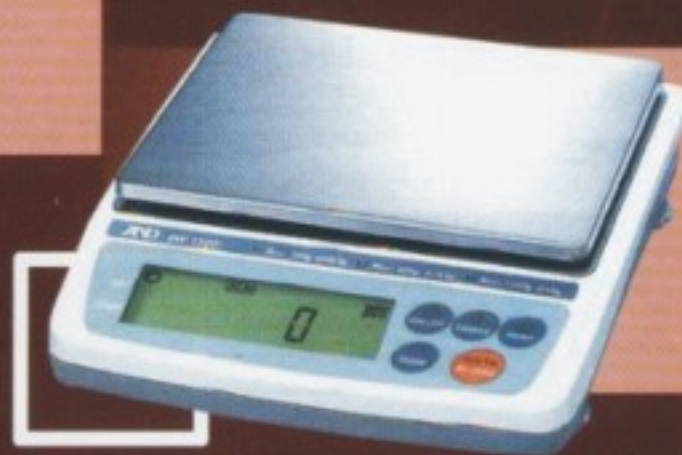

EKi

Series

ترازوهای سری EKi

Model	EK-120i	EK-200i	EK-300i	EK-600i
Capacity	120g	200g	300g	600g
Resolution	0.01g	0.01g	0.01g	0.01g
Pan Size	Ø 110mm/4.3inches			

GLP

SPLASH

888

LCD Display
0.01
mg

CAL

RS-232C

ACAI

FDC
Full Digital Calibration

Large LCD (16 mm high) with back light display easy to read even at a wide viewing angle or in dark environment
Standard RS-232C enables you to connect EK-i/EW-i to PC or printer
Triple range weighing for EW-i series
Multiple weighing units:
Gram, Decimal ounce , Decimal Pound, Carat, Pennyweight, Troy ounce , Grain m Momme, Tael&Percent
ACAI countingfunction for highly accurate counting

Model	EK-1200i	EK-2000i	EK3000i	EK-6000i	EK-6000i	EK-12ki
Capacity	1200g	2000g	3000g	6000g	6000g	12000g
Resolution	0.1g	0.1g	0.1g	0.1g	1g	1g
Pan Size	133(D)x170(w)mm/5.2x6.7 inches					

ترازوهای سری EKi با دقت یکصدم و یکدهم گرم - قابل نصب به کامپیوتر